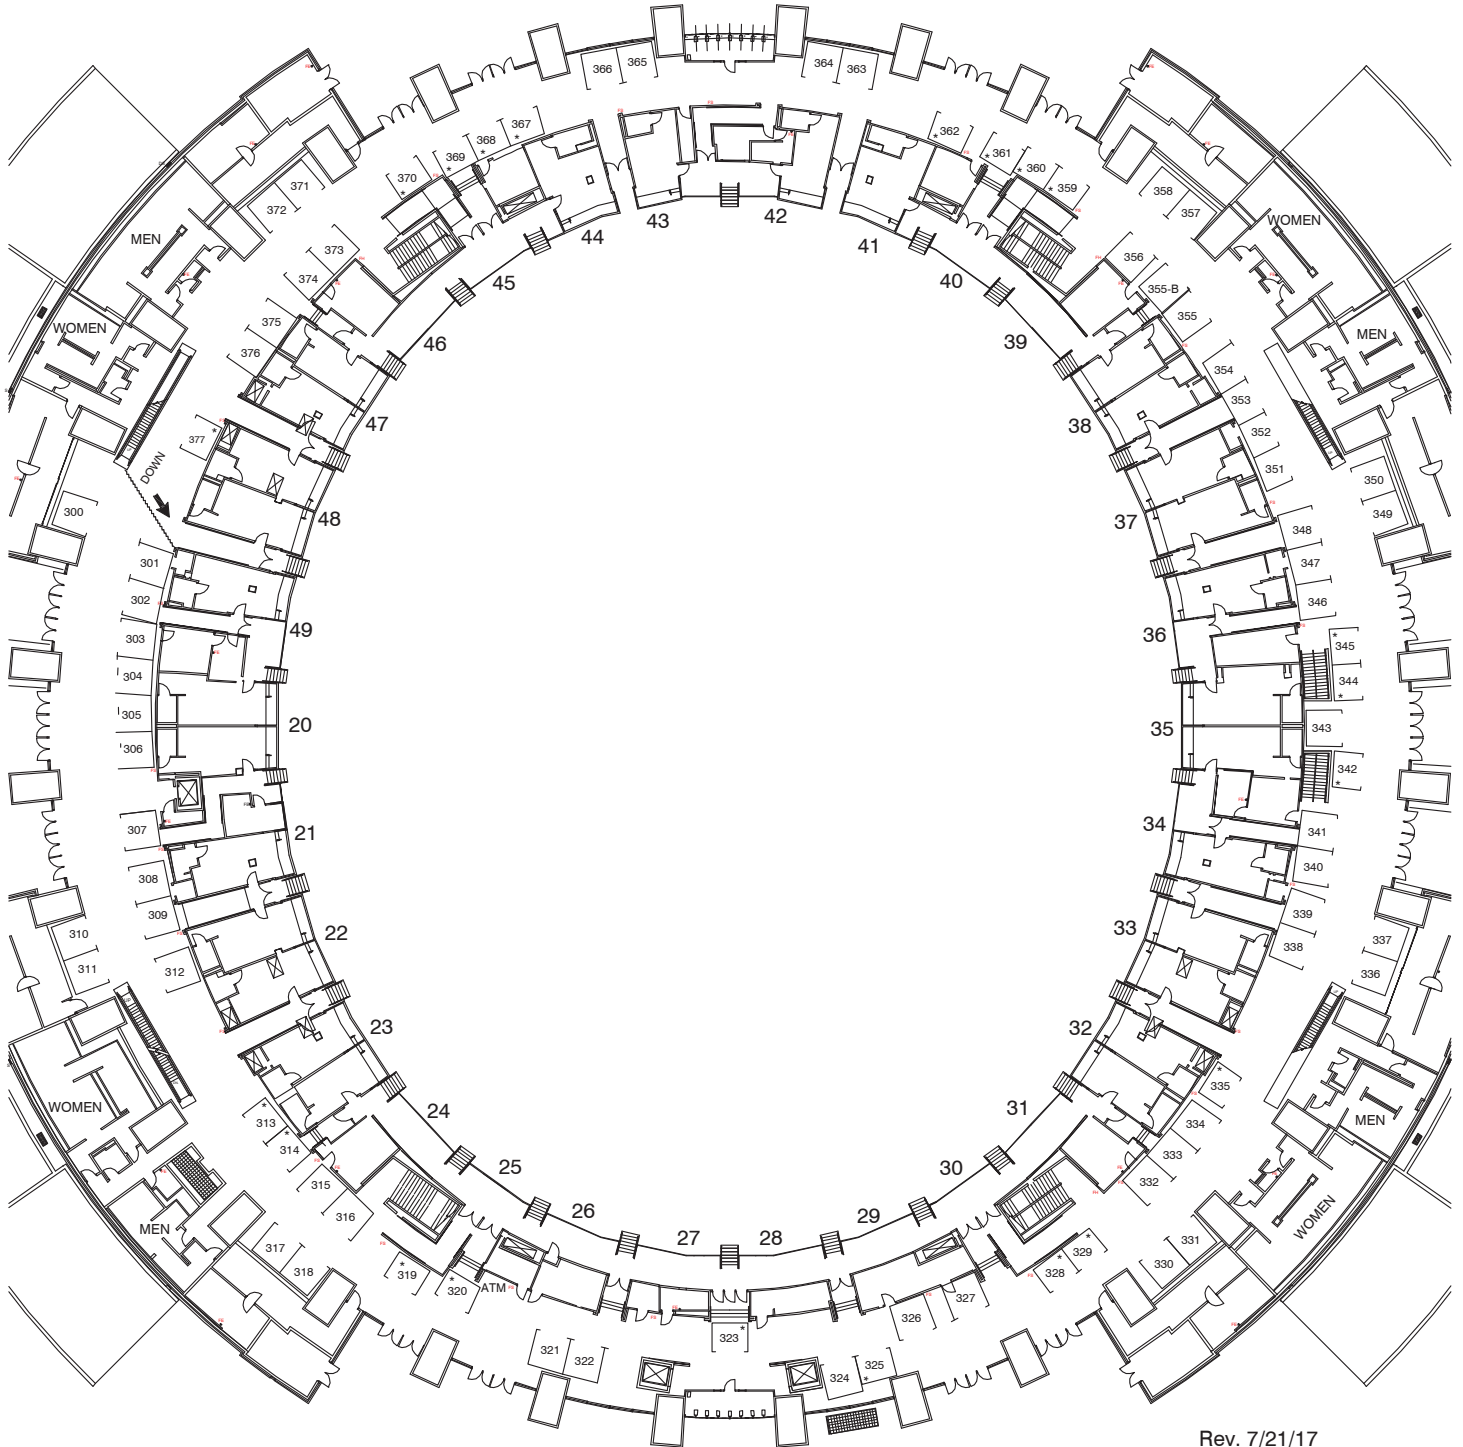

Engineering Expo September 12th-13th, 2017 Frank Erwin Center · Austin, Texas

ARENA FLOOR
 113-8x10 booths
 Ceiling height 105' max.
 Aisle widths as noted

Lone Star Decorating
 100 Congress Ave., Ste. 2000
 Austin, TX 78701
 (512) 469-3545

Engineering Expo
September 12th-13th, 2017
Frank Erwin Center · Austin, Texas

CONCOURSE
58-10x10 booths
*21-8x10 booths
Aisle widths as noted

Rev. 7/21/17
0' 5' 10' 20' 30'
Lone Star Decorating
100 Congress Ave., Ste. 2000
Austin, TX 78701
(512) 469-3545

Engineering Expo
September 12th-13th, 2017
Frank Erwin Center · Austin, Texas

MEZZANINE

44-10x10 booths
*12-5x10 booths
Aisle widths as noted

Lone Star Decorating
100 Congress Ave., Ste. 2000
Austin, TX 78701
(512) 469-3545