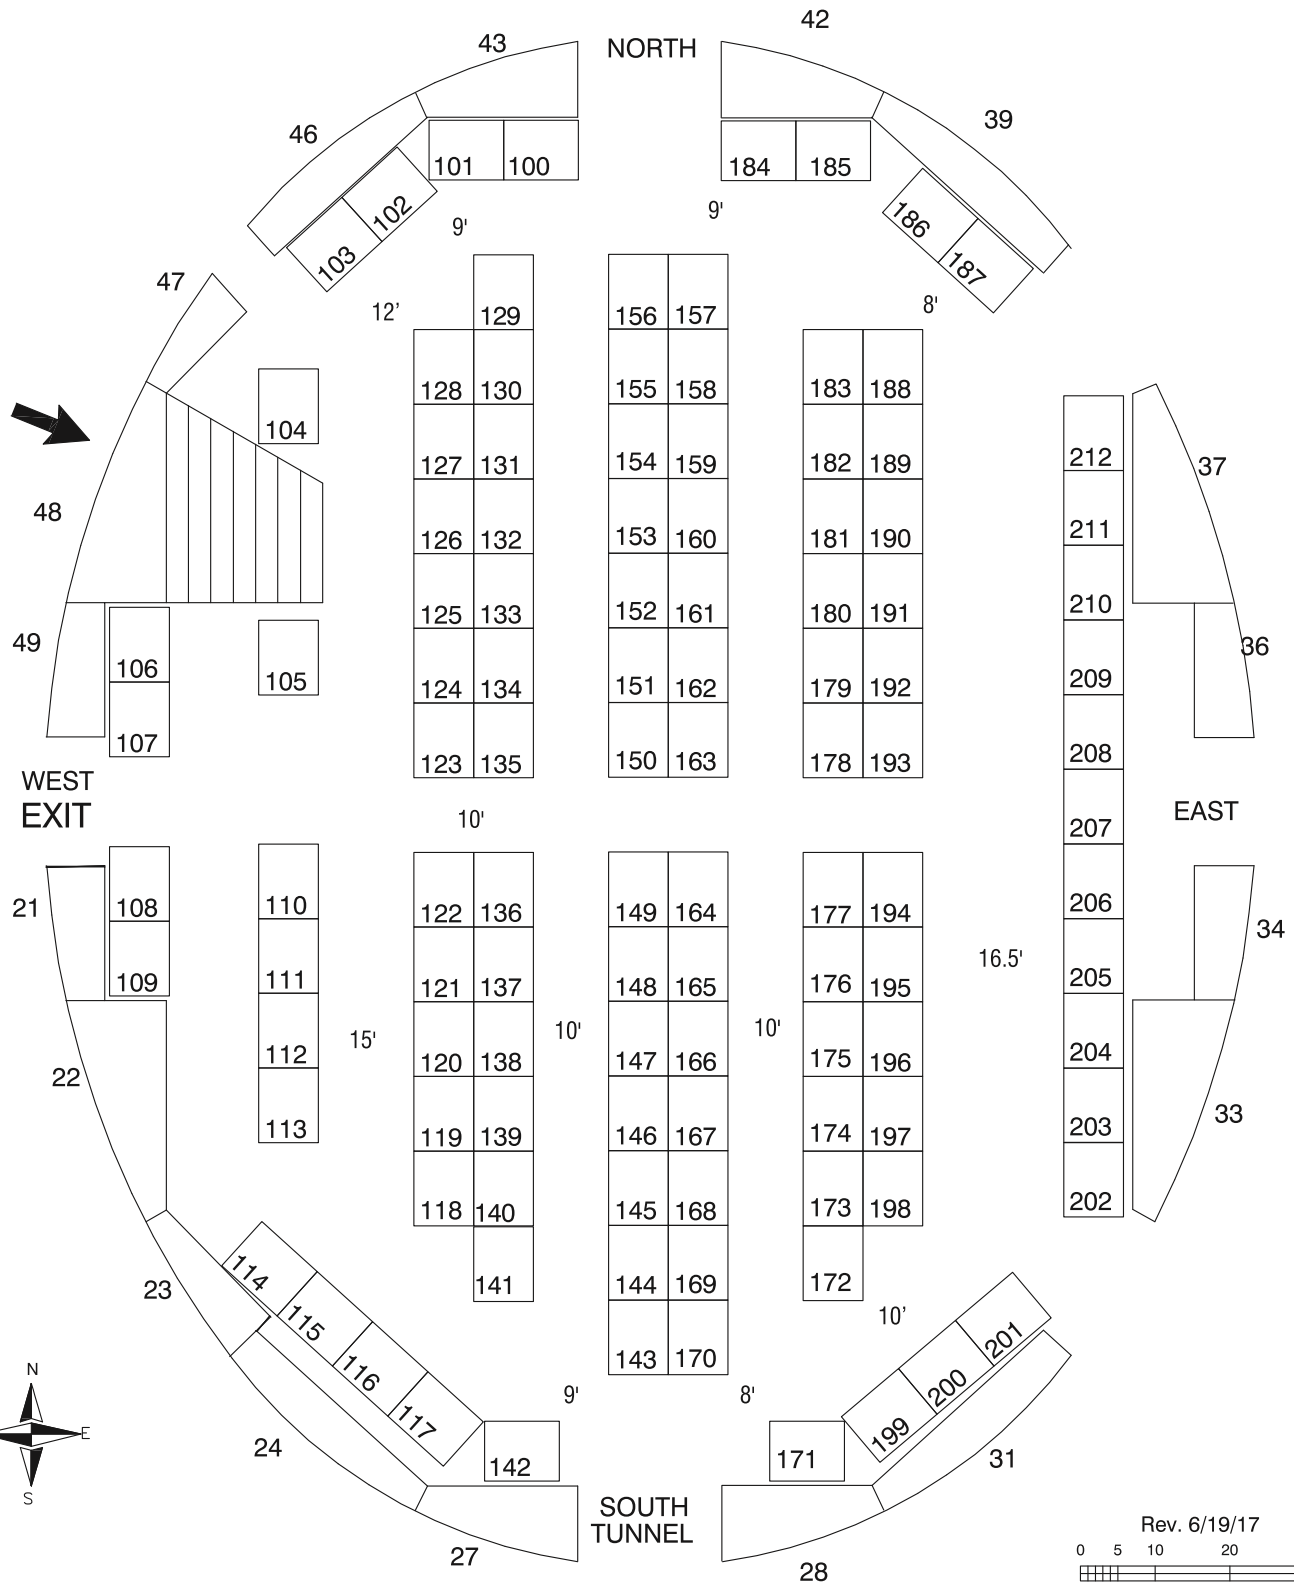

Engineering Expo September 12th-13th, 2017 Frank Erwin Center · Austin, Texas

ARENA FLOOR
 113-8x10 booths
 Ceiling height 105' max.
 Aisle widths as noted

Lone Star Decorating
 100 Congress Ave., Ste. 2000
 Austin, TX 78701
 (512) 469-3545

Engineering Expo
September 12th-13th, 2017
Frank Erwin Center · Austin, Texas

CONCOURSE
58-10x10 booths
*21-8x10 booths
Aisle widths as noted

Rev. 7/21/17
0' 5' 10' 20' 30'
Lone Star Decorating
100 Congress Ave., Ste. 2000
Austin, TX 78701
(512) 469-3545

Engineering Expo
September 12th-13th, 2017
Frank Erwin Center · Austin, Texas

MEZZANINE

44-10x10 booths
*12-5x10 booths
Aisle widths as noted

Lone Star Decorating
100 Congress Ave., Ste. 2000
Austin, TX 78701
(512) 469-3545