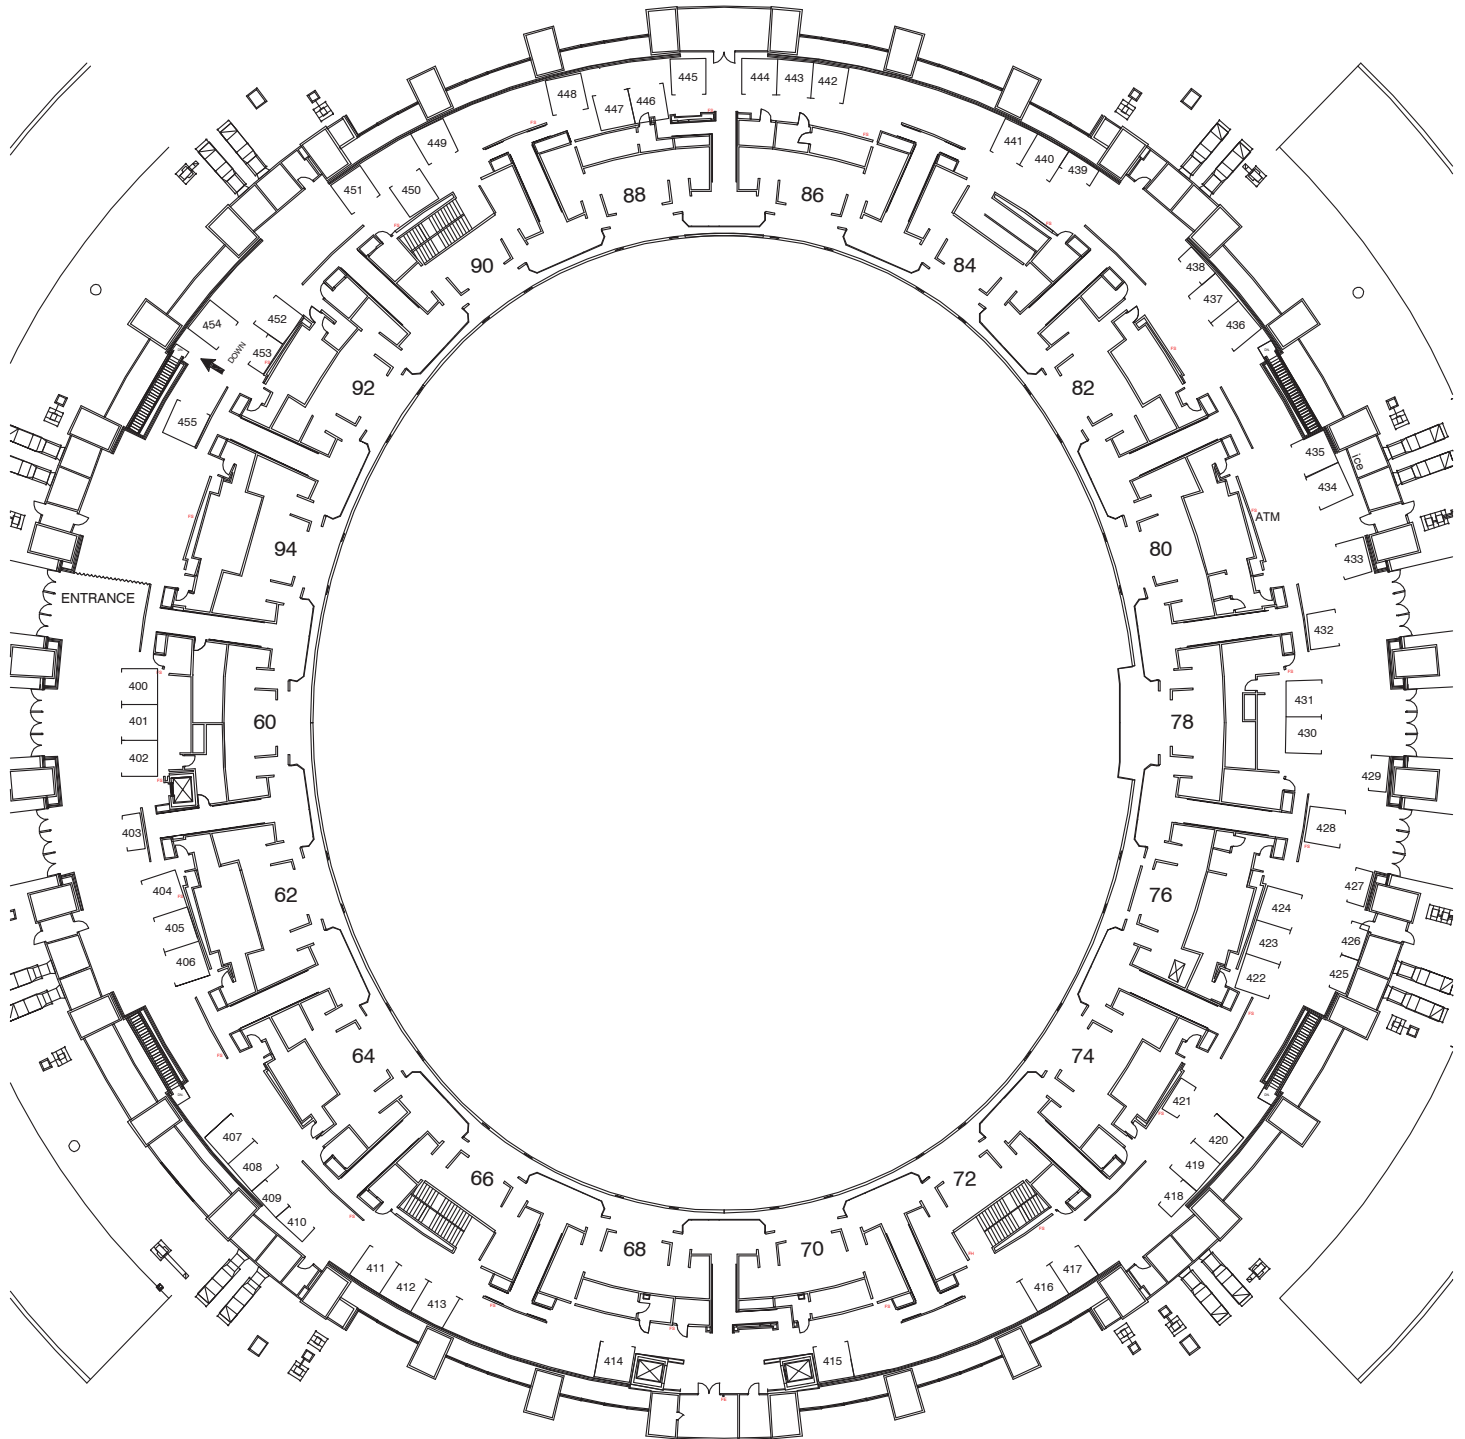

Engineering Expo September 12th-13th, 2017 Frank Erwin Center · Austin, Texas

ARENA FLOOR
 113-8x10 booths
 Ceiling height 105' max.
 Aisle widths as noted

Lone Star Decorating
 100 Congress Ave., Ste. 2000
 Austin, TX 78701
 (512) 469-3545

Engineering Expo
September 12th-13th, 2017
Frank Erwin Center · Austin, Texas

CONCOURSE
58-10x10 booths
*21-8x10 booths
Aisle widths as noted

Rev. 7/21/17
0' 5' 10' 20' 30'
Lone Star Decorating
100 Congress Ave., Ste. 2000
Austin, TX 78701
(512) 469-3545

Engineering Expo
September 12th-13th, 2017
Frank Erwin Center · Austin, Texas

MEZZANINE

44-10x10 booths
*12-5x10 booths
Aisle widths as noted

Lone Star Decorating
100 Congress Ave., Ste. 2000
Austin, TX 78701
(512) 469-3545